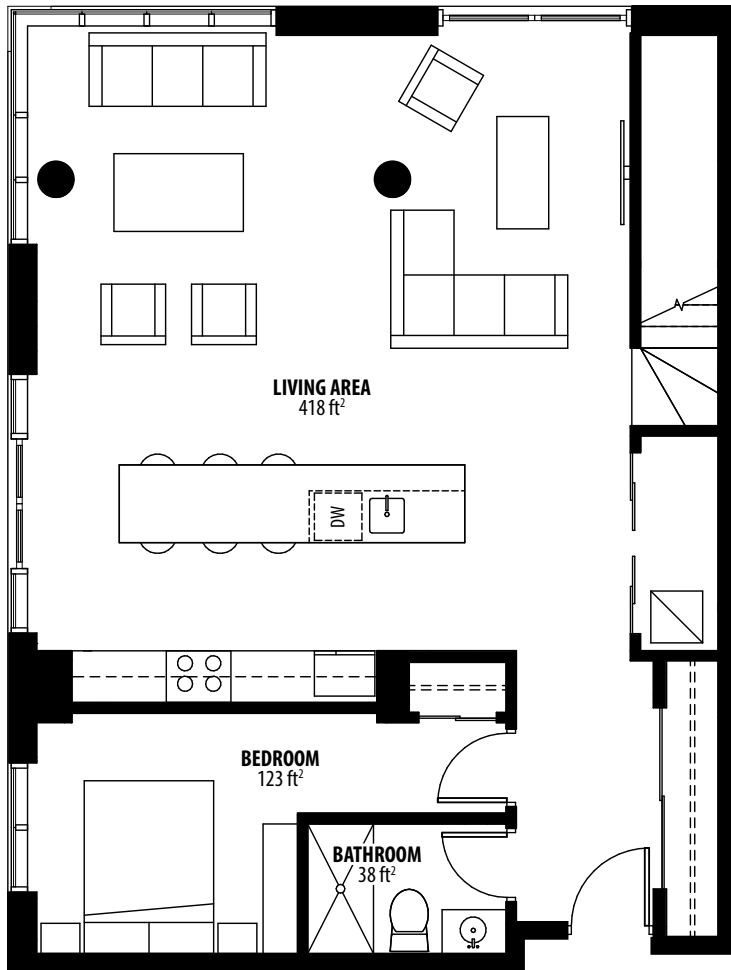

Birmingham 1488

UNIT PH604
2 Bedroom, 2 Bath
Total: 1480 ft²

MAIN FLOOR Level 6

UPPER FLOOR Level 7

 WESTWOOD
Your City. Your Way.