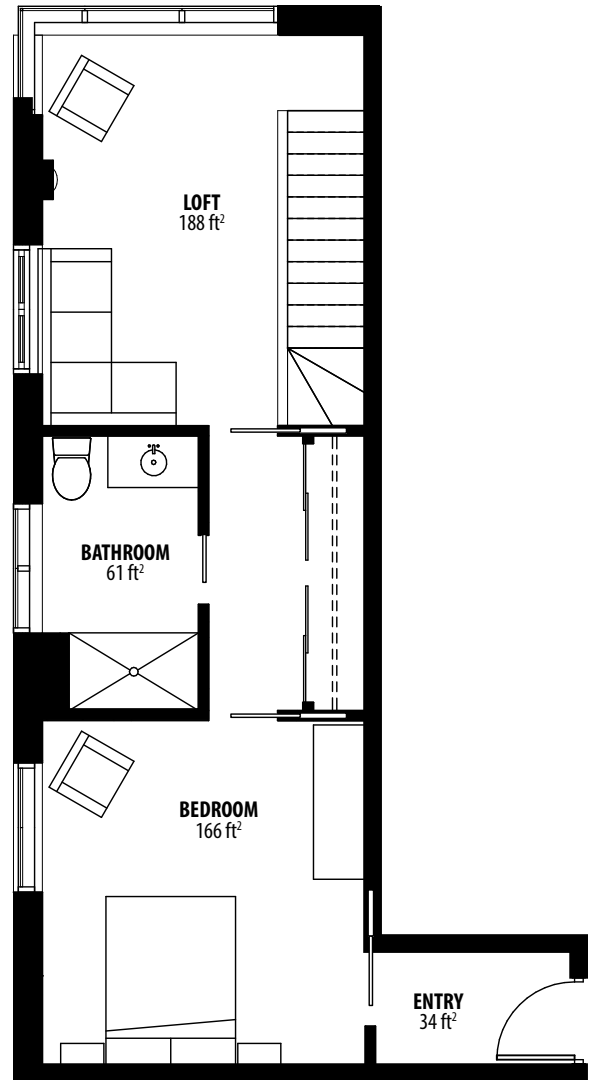

Birmingham 1488

UNIT PH604
2 Bedroom, 2 Bath
Total: 1480 ft²

MAIN FLOOR Level 6

UPPER FLOOR Level 7

 WESTWOOD
Your City. Your Way.