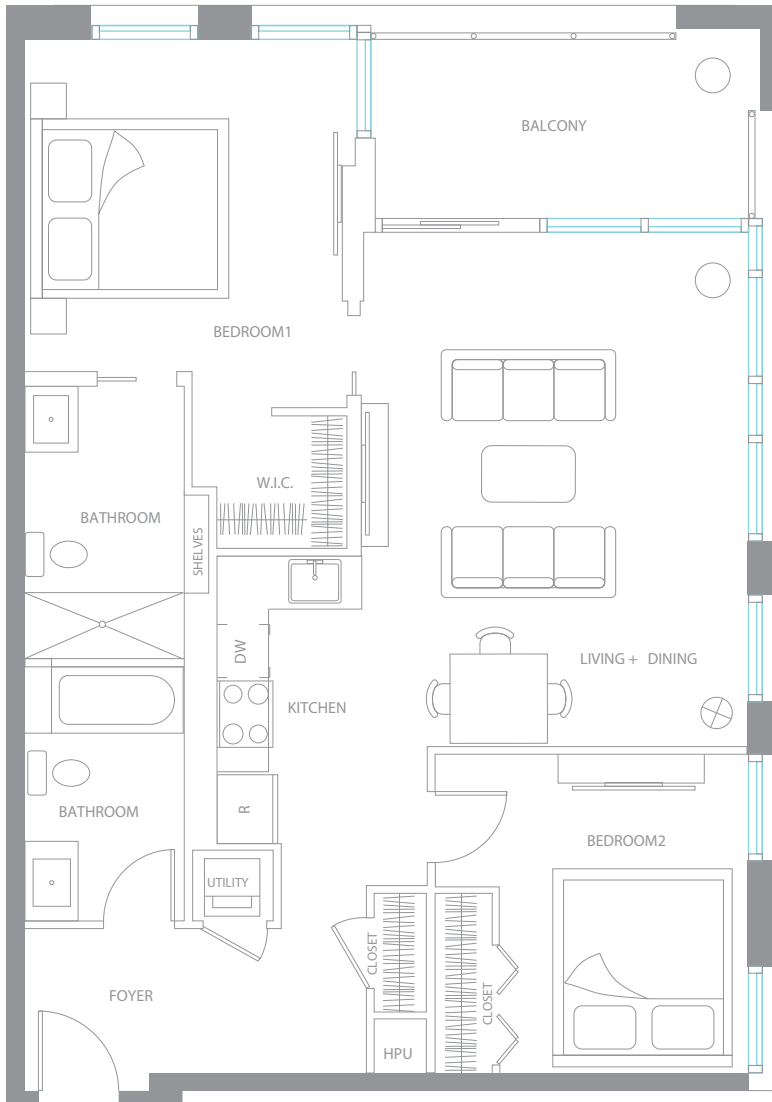

2Bedroom, 2Bathroom
942 square feet

TOTAL AREA	942 SF
LIVING + DINING	19'x14'
KITCHEN	10'x5'
BEDROOM 1	13'x12'
BATHROOM 1	10'x6'
FOYER	13'x6'
BEDROOM 2	11'x11'
BATHROOM 2	10'x6'

Floor plans are subject to change without notice. Square footage may vary by