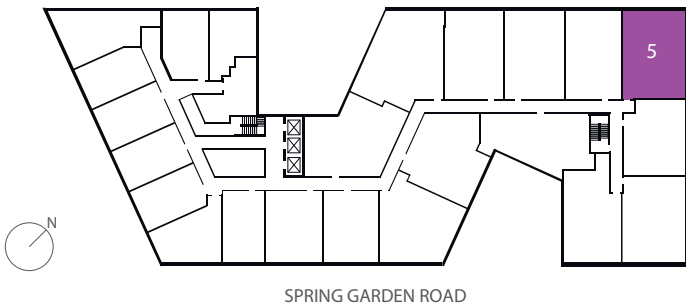

2Bedroom, 2Bathroom
942 square feet

TOTAL AREA	942 SF
LIVING + DINING	19'x14'
KITCHEN	10'x5'
BEDROOM 1	13'x12'
BATHROOM 1	10'x6'
FOYER	13'x6'
BEDROOM 2	11'x11'
BATHROOM 2	10'x6'

Floor plans are subject to change without notice. Square footage may vary by