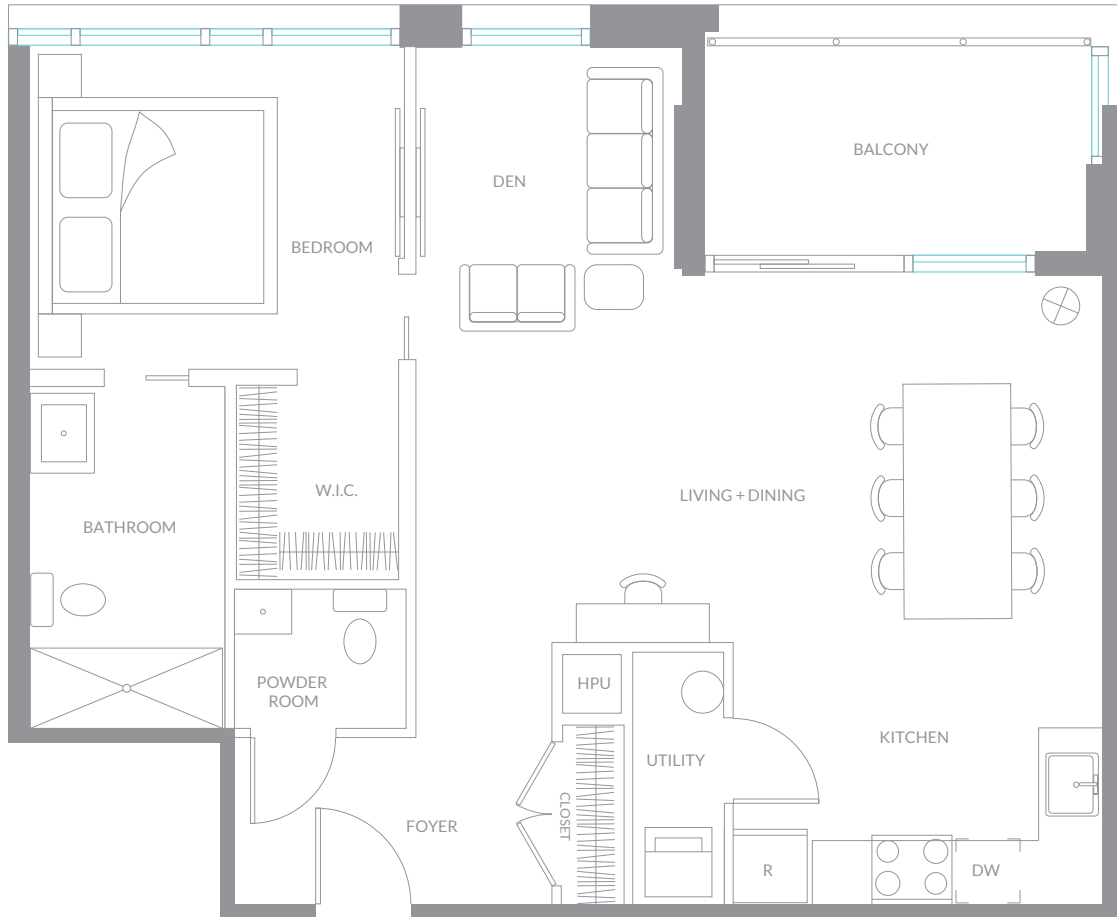

1Bedroom+Den, 1.5Bathroom
774 square feet

TOTAL AREA	774 SF
LIVING + DINING	21'x11'
KITCHEN	11'x8'
BEDROOM	11'x10'
BATHROOM	10'x5'
FOYER	9'x8'
DEN	8'x7'

Floor plans are subject to change without notice. Square footage may vary