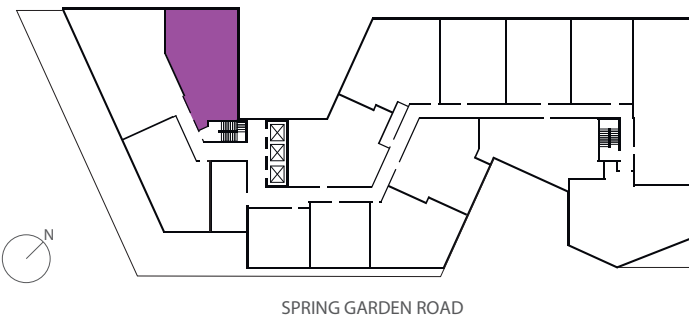

2Bedroom, 2Bathroom
1087 square feet

TOTAL AREA	1087 SF
LIVING + DINING	19'x16'
KITCHEN	14'x2'
BEDROOM 1	13'x12'
BATHROOM 1	11'x7'
FOYER	5'x5'
BEDROOM 2	12'x9'
BATHROOM 2	8'x5'

Floor plans are subject to change without notice. Square footage may vary