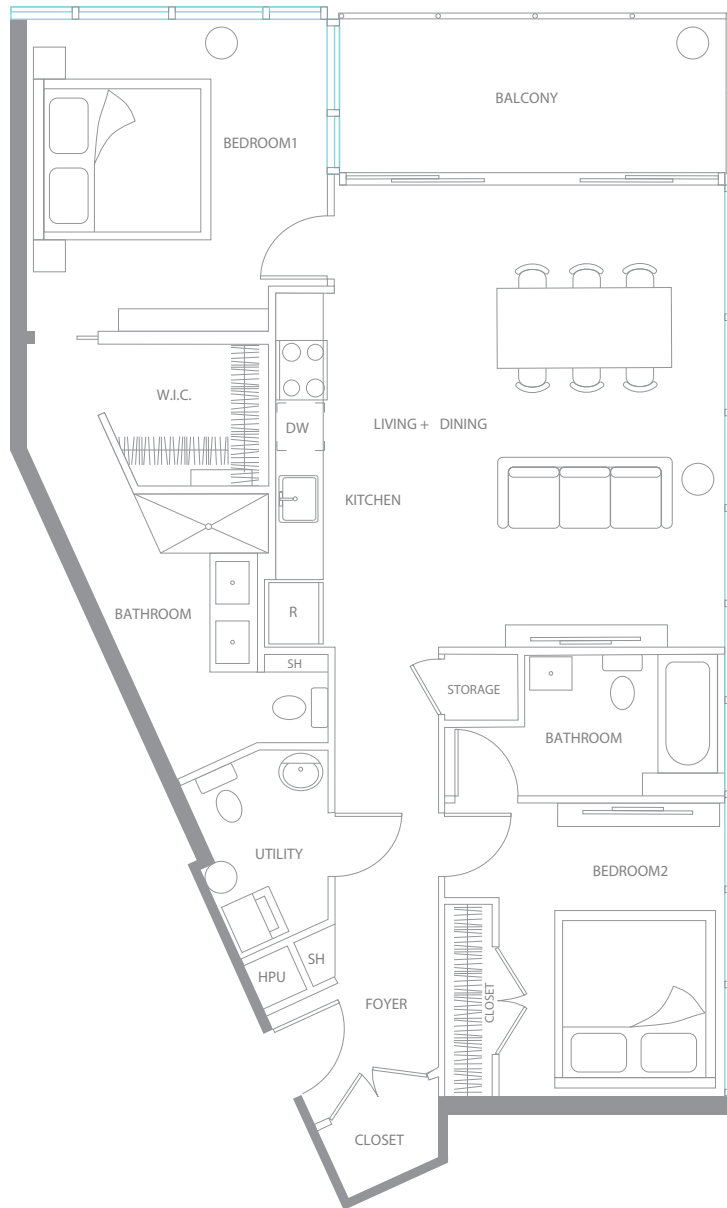

2Bedroom, 2Bathroom
1087 square feet

TOTAL AREA	1087 SF
LIVING + DINING	19'x16'
KITCHEN	14'x2'
BEDROOM 1	13'x12'
BATHROOM 1	11'x7'
FOYER	5'x5'
BEDROOM 2	12'x9'
BATHROOM 2	8'x5'

Floor plans are subject to change without notice. Square footage may vary