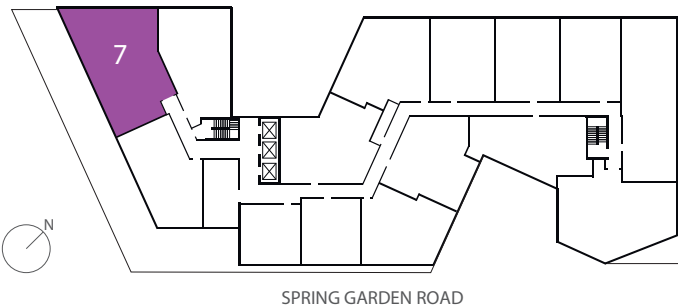

2Bedroom + Den, 2.5 Bathroom  
1,600 square feet

TOTAL AREA	1600 SF
LIVING+KITCHEN	42'x17'
M.BEDROOM 1	15'x11'
M.BATHROOM 1	10'x6'
FOYER	18'x12'
DEN	7'x9'
BEDROOM 2	11'x10'
BATHROOM 2	10'x5'