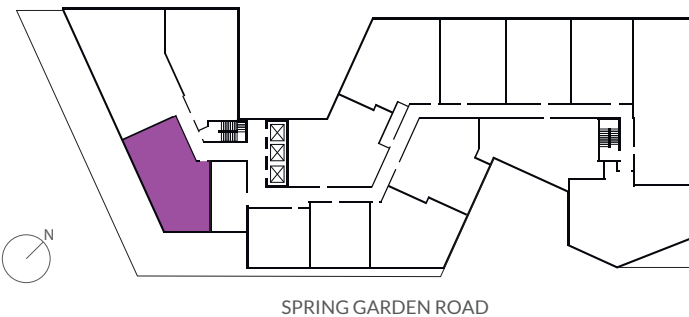

2Bedroom, 2.5Bathroom  
1079 square feet

TOTAL AREA	1079 SF
LIVING + DINING	24'x17'
KITCHEN	17'x8'
BEDROOM 1	12'x12'
BATHROOM 1	10'x4'
FOYER	5'x5'
BEDROOM 2	12'x10'
BATHROOM 2	9'x5'

Floor plans are subject to change without notice. Square footage may vary