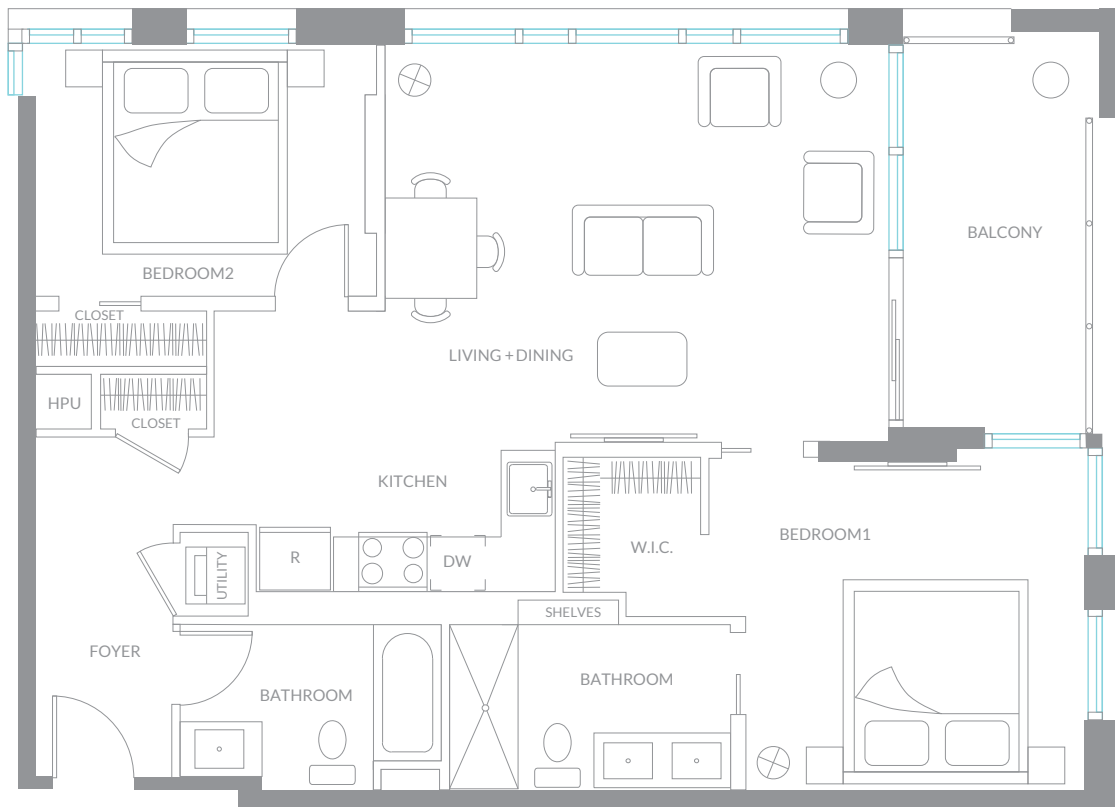

2Bedroom, 2.5Bathroom
935 square feet

SPRING GARDEN ROAD

Floor plans are subject to change without notice. Square footage may vary

TOTAL AREA	935 SF
LIVING + DINING	18x14'
KITCHEN	10'x5'
BEDROOM 1	13'x11'
BATHROOM 1	10'x5'
FOYER	12'x5'
BEDROOM 2	11'x9'
BATHROOM 2	7'x6'