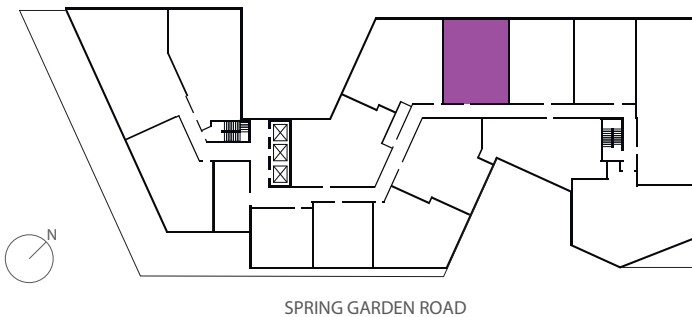

1 Bedroom, 1 Bathroom  
884 square feet

TOTAL AREA	884 SF
LIVING + DINING	20'x13'
KITCHEN	11'x7'
BEDROOM 1	13'x11'
BATHROOM 1	10'x6'
FOYER	7'x6'

Floor plans are subject to change without notice. Square footage may vary