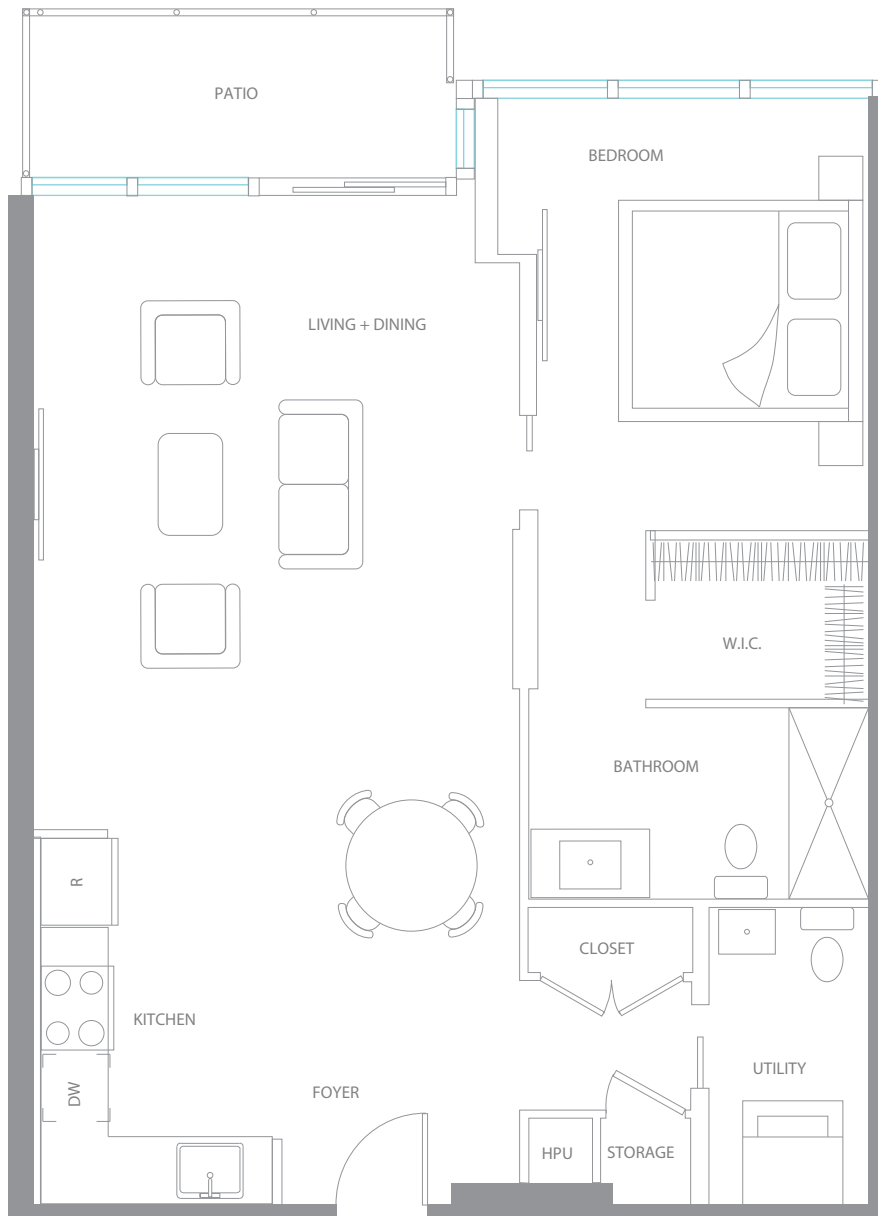

1 Bedroom, 1 Bathroom  
884 square feet

TOTAL AREA	884 SF
LIVING + DINING	20'x13'
KITCHEN	11'x7'
BEDROOM 1	13'x11'
BATHROOM 1	10'x6'
FOYER	7'x6'

Floor plans are subject to change without notice. Square footage may vary