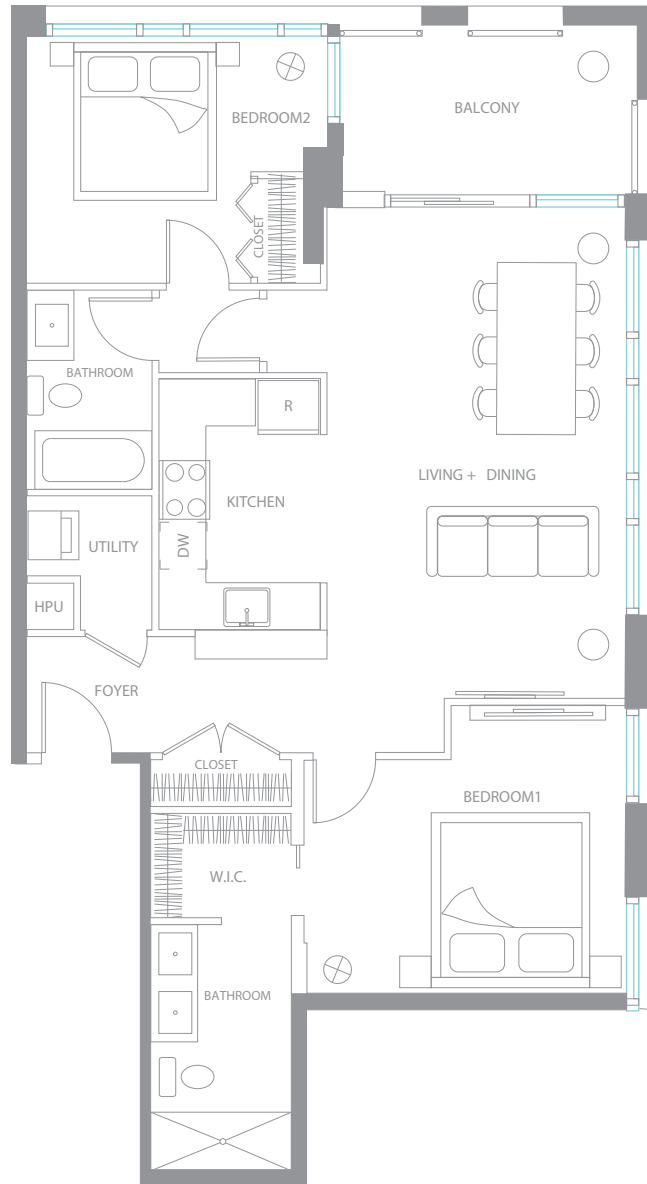

2Bedroom, 2Bathroom  
941 square feet

TOTAL AREA	941 SF
LIVING + DINING	23x12'
KITCHEN	10'x6'
BEDROOM 1	13'x12'
BATHROOM 1	10'x6'
FOYER	12'x4'
BEDROOM 2	13'x10'
BATHROOM 2	8'x5'

Floor plans are subject to change without notice. Square footage may vary