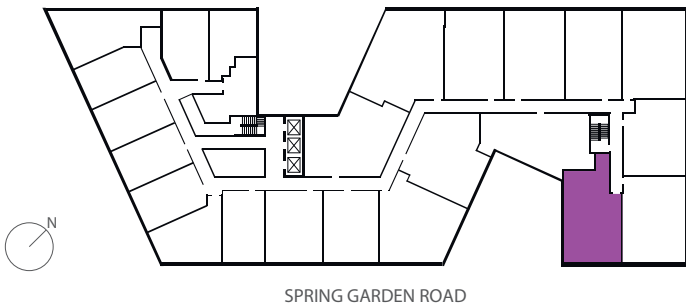

2Bedroom, 2Bathroom  
941 square feet

TOTAL AREA	941 SF
LIVING + DINING	23x12'
KITCHEN	10'x6'
BEDROOM 1	13'x12'
BATHROOM 1	10'x6'
FOYER	12'x4'
BEDROOM 2	13'x10'
BATHROOM 2	8'x5'

Floor plans are subject to change without notice. Square footage may vary