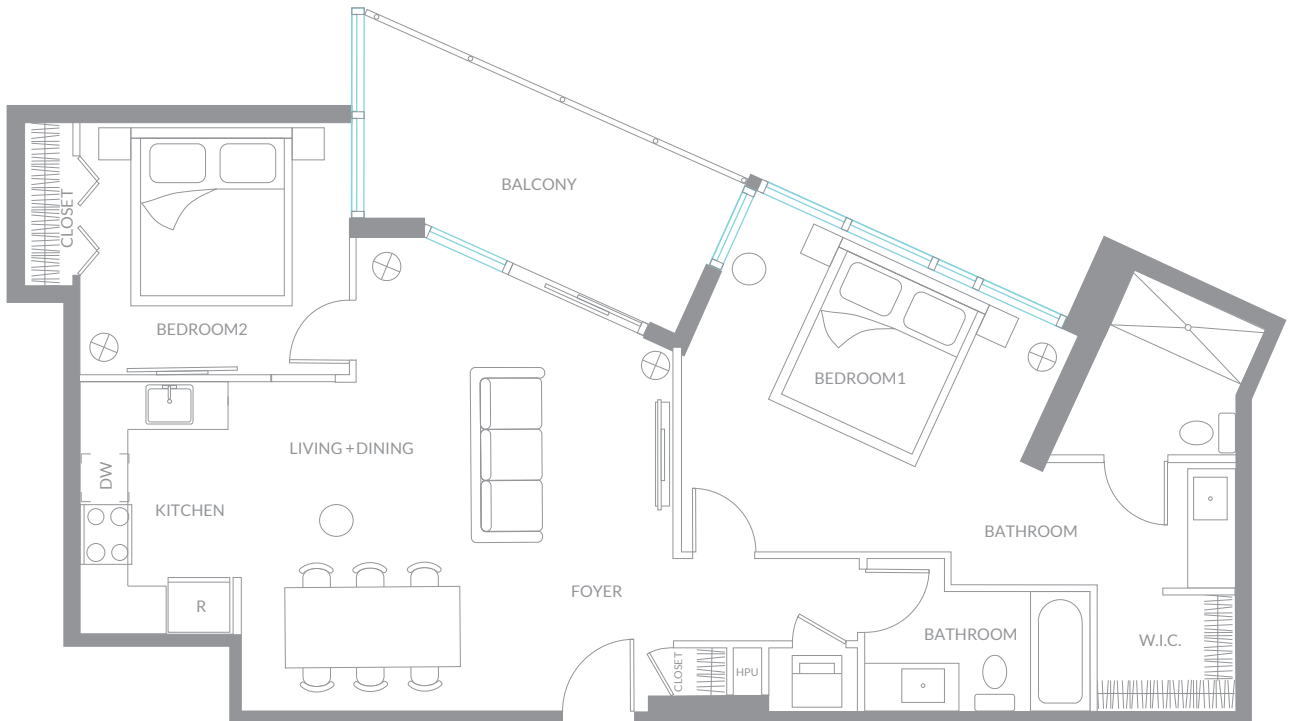

2 Bedroom, 2 Bathroom
 966 square feet

SPRING GARDEN ROAD

Floor plans are subject to change without notice. Square footage may vary

TOTAL AREA	966 SF
LIVING + DINING	19x12'
KITCHEN	10'x6'
BEDROOM 1	14'x7'
BATHROOM 1	11'x10'
FOYER	6'x5'
BEDROOM 2	11'x10'
BATHROOM 2	9'x5'