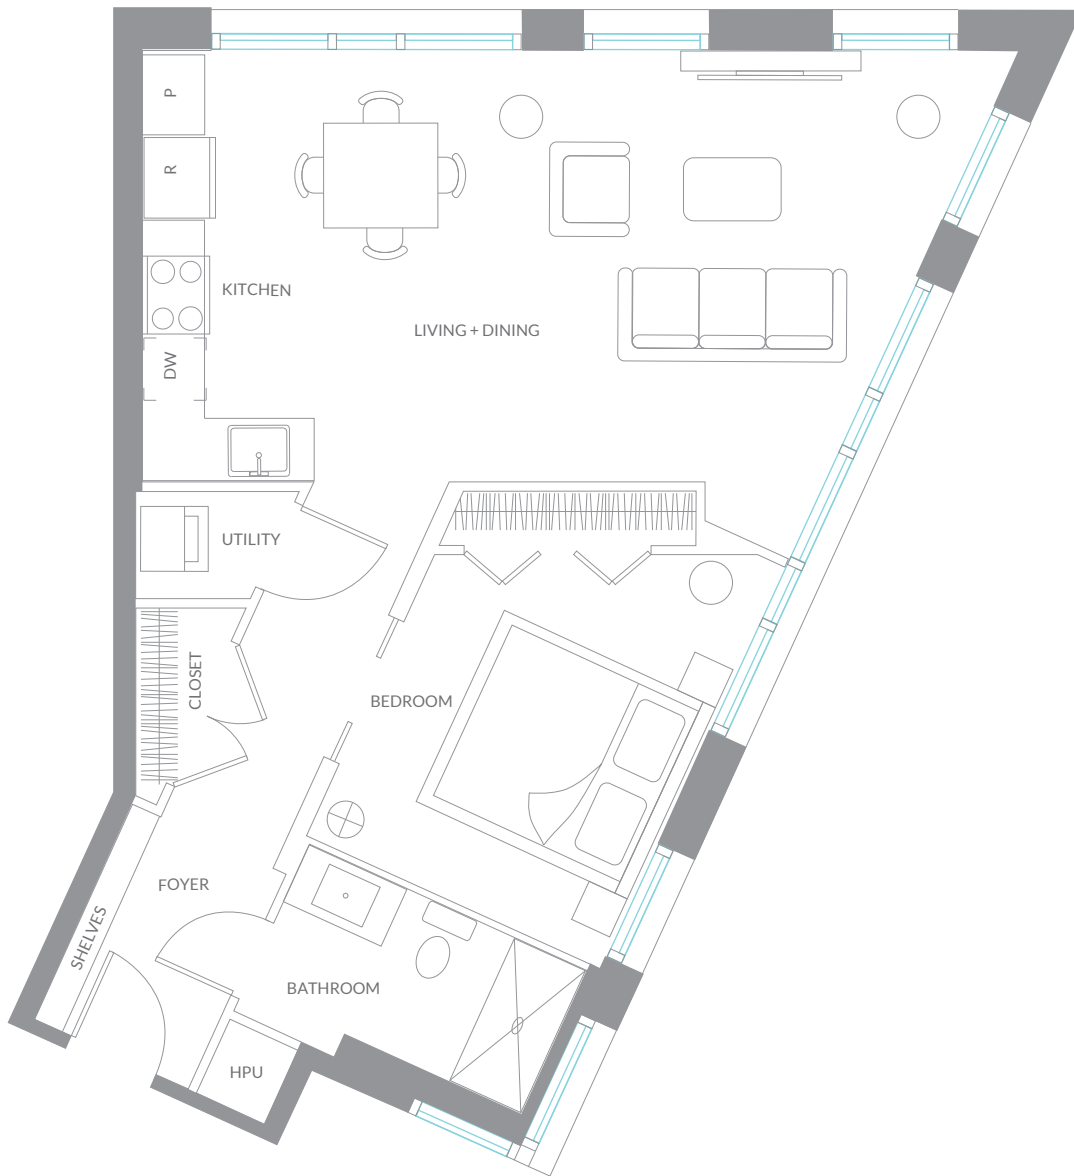

1Bedroom, 1Bathroom
695 square feet

TOTAL AREA	695 SF
LIVING+DINING	22'x13'
KITCHEN	13'x5'
BEDROOM	14'x10'
BATHROOM	9'x5'
FOYER	7'x5'

SPRING GARDEN ROAD

Floor plans are subject to change without notice. Square footage may vary