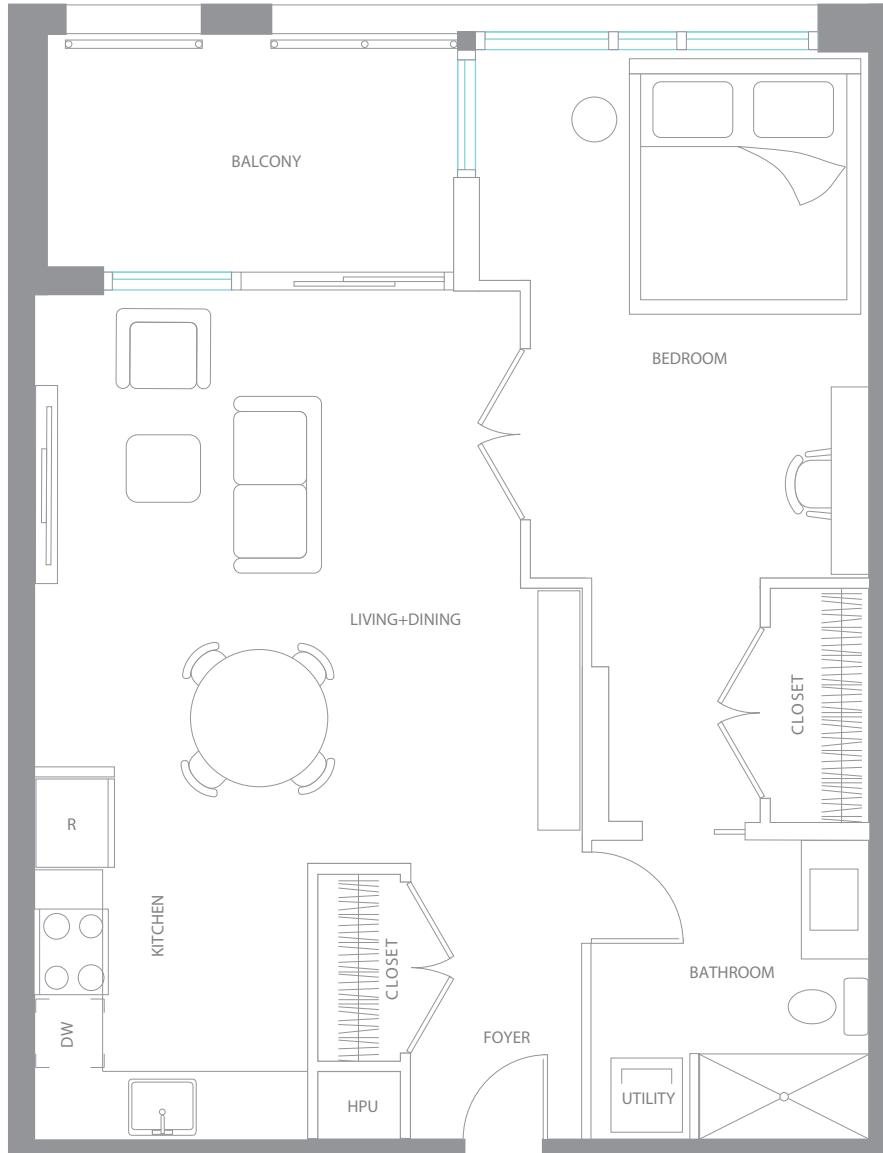

1 Bedroom, 1 Bathroom

687 square feet

TOTAL AREA	687 SF
LIVING+DINING	13'x13'
KITCHEN	10'x7'
BEDROOM	15'x11'
BATHROOM	8'x8'
FOYER	8'x5'

Floor plans are subject to change without notice. Square footage may vary