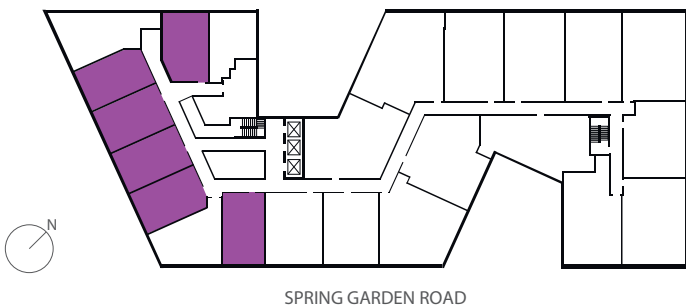

1 Bedroom, 1 Bathroom  
590-610 square feet

TOTAL AREA 590-610 SF

LIVING+DINING 13'x13'

KITCHEN 13'x5'

BEDROOM 11'x9'

BATHROOM 9'x5'

FOYER 6'x5'

Floor plans are subject to change without notice. Square footage may vary by