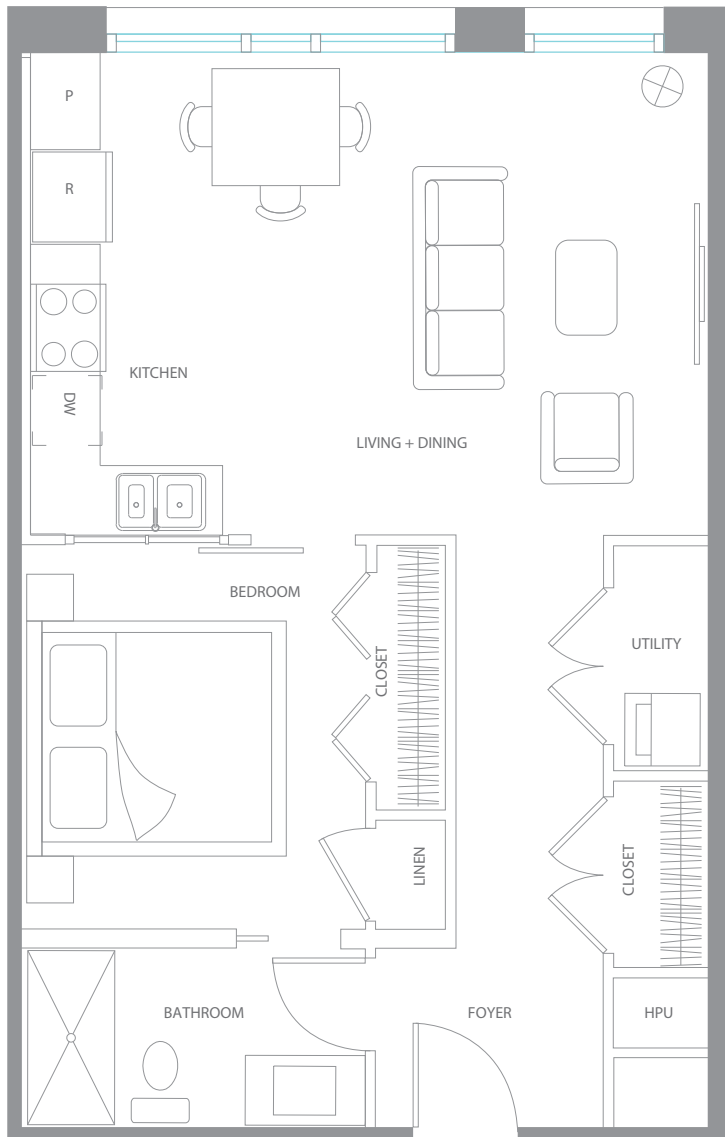

1 Bedroom, 1 Bathroom  
590-610 square feet

TOTAL AREA 590-610 SF

LIVING+DINING 13'x13'

KITCHEN 13'x5'

BEDROOM 11'x9'

BATHROOM 9'x5'

FOYER 6'x5'

Floor plans are subject to change without notice. Square footage may vary by