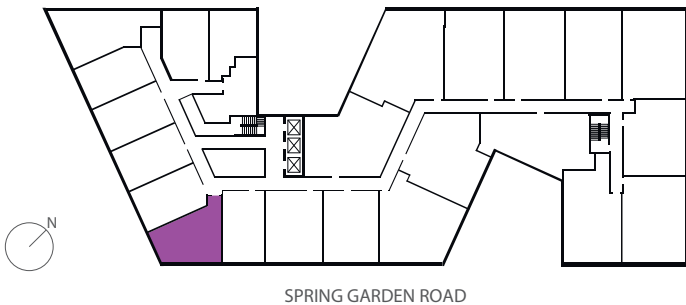

1 Bedroom, 1 Bathroom  
650 square feet

TOTAL AREA	650 SF
LIVING + DINING	15'x12'
KITCHEN	11'x6'
BEDROOM	12'x9'
BATHROOM	11'x5'
FOYER	8'x6'

Floor plans are subject to change without notice. Square footage may vary