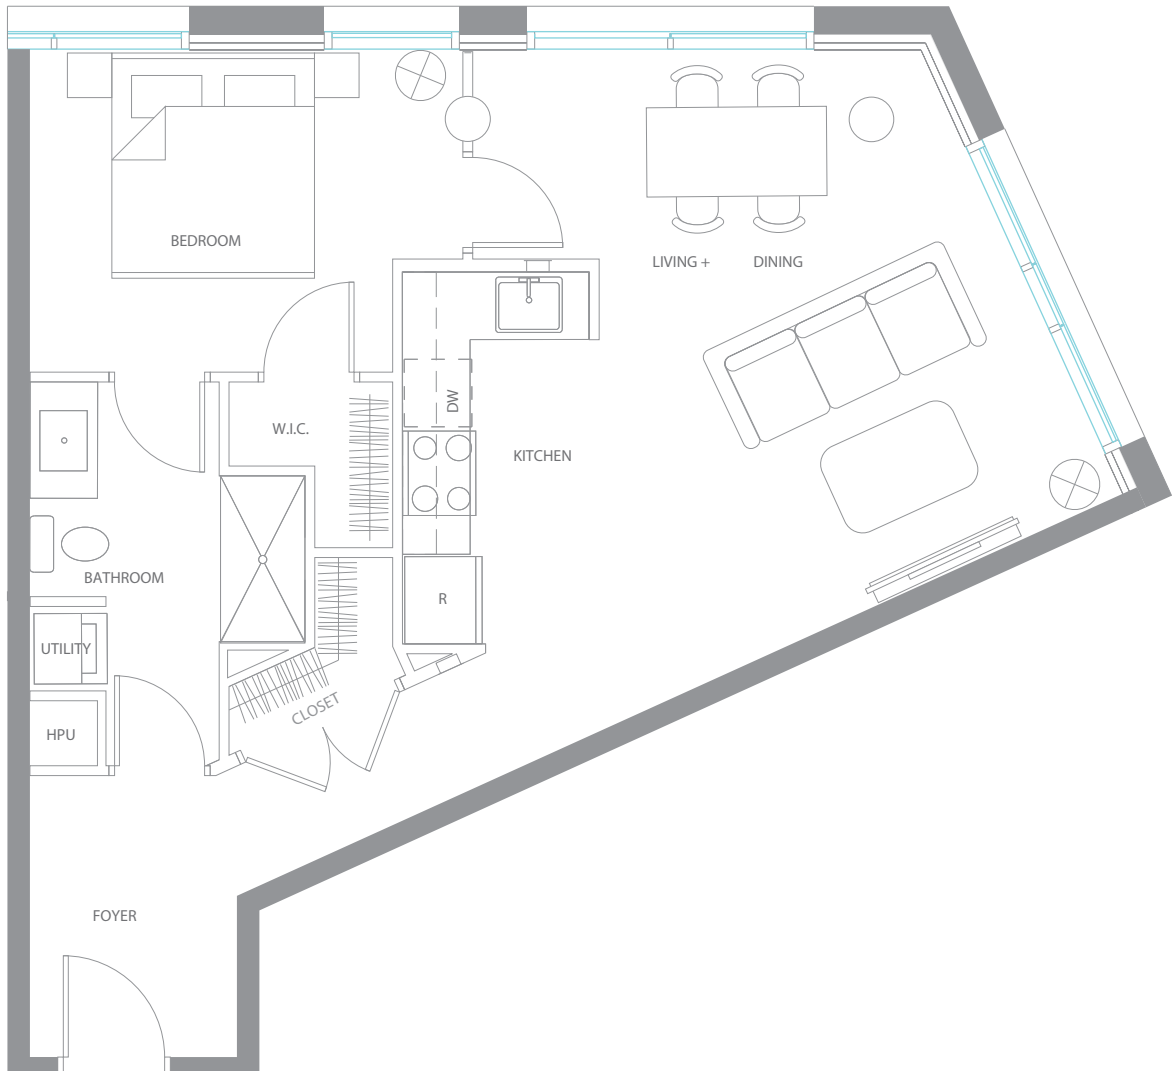

1 Bedroom, 1 Bathroom  
650 square feet

TOTAL AREA	650 SF
LIVING + DINING	15'x12'
KITCHEN	11'x6'
BEDROOM	12'x9'
BATHROOM	11'x5'
FOYER	8'x6'

Floor plans are subject to change without notice. Square footage may vary