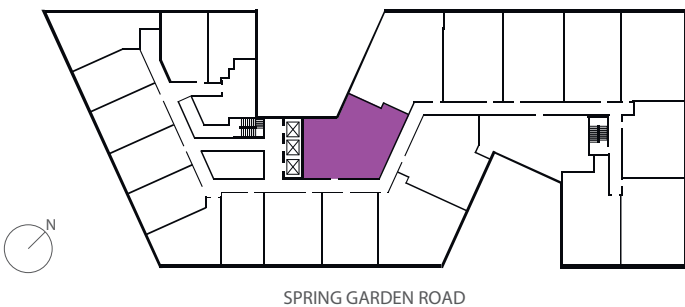

2Bedroom, 2.5Bathroom
1240 square feet

TOTAL AREA	1240 SF
LIVING + DINING	19'x13'
KITCHEN	12'x7'
BEDROOM 1	15'x10'
BATHROOM 1	13'x6'
FOYER	6'x4'
BEDROOM 2	11'x9'
BATHROOM 2	8'x7'

Floor plans are subject to change without notice. Square footage may vary