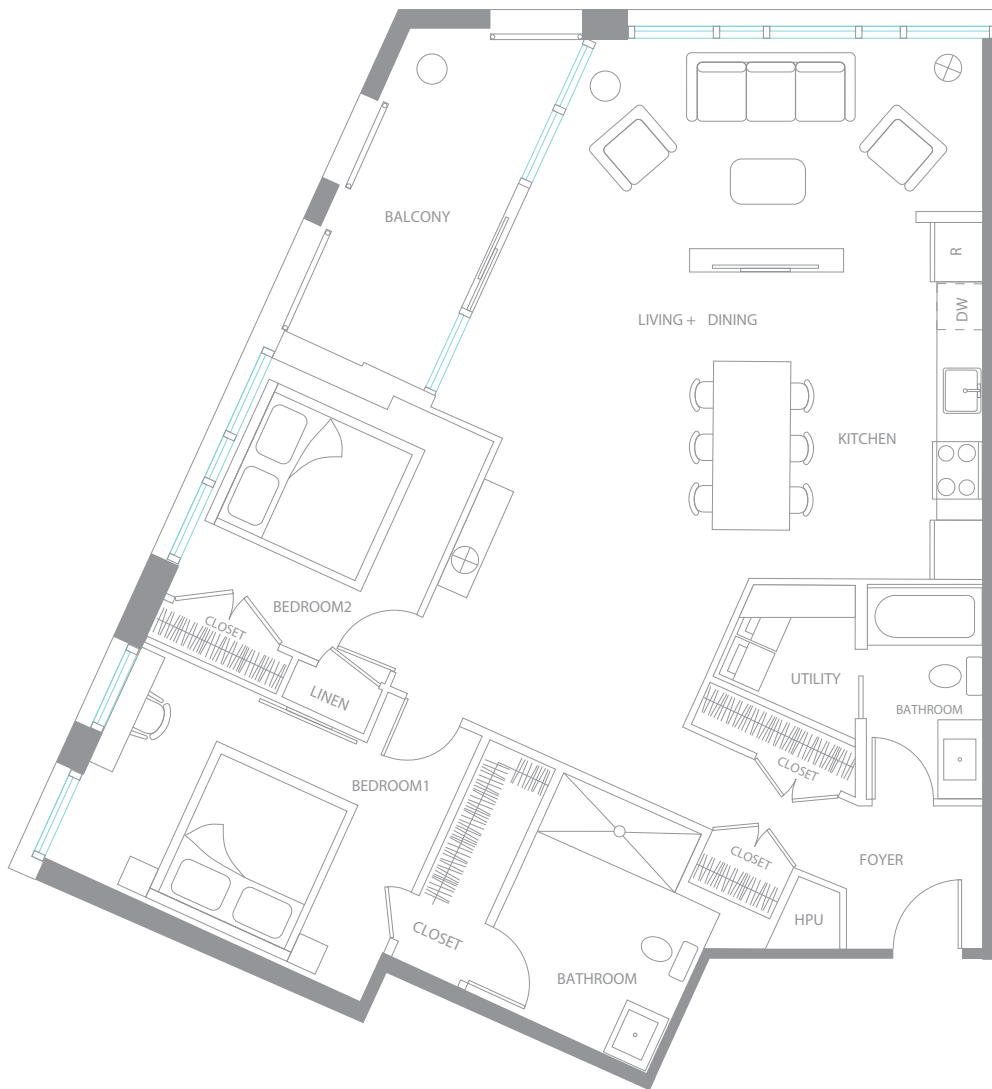

2Bedroom, 2Bathroom  
1240 square feet

TOTAL AREA	1240 SF
LIVING + DINING	19'x14'
KITCHEN	10'x5'
BEDROOM 1	13'x12'
BATHROOM 1	10'x6'
FOYER	13'x6'
BEDROOM 2	11'x11'
BATHROOM 2	10'x6'

Floor plans are subject to change without notice. Square footage may vary