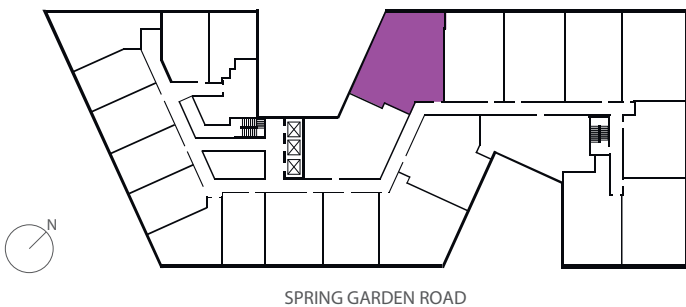

2Bedroom, 2Bathroom  
1240 square feet

TOTAL AREA	1240 SF
LIVING + DINING	19'x14'
KITCHEN	10'x5'
BEDROOM 1	13'x12'
BATHROOM 1	10'x6'
FOYER	13'x6'
BEDROOM 2	11'x11'
BATHROOM 2	10'x6'

Floor plans are subject to change without notice. Square footage may vary