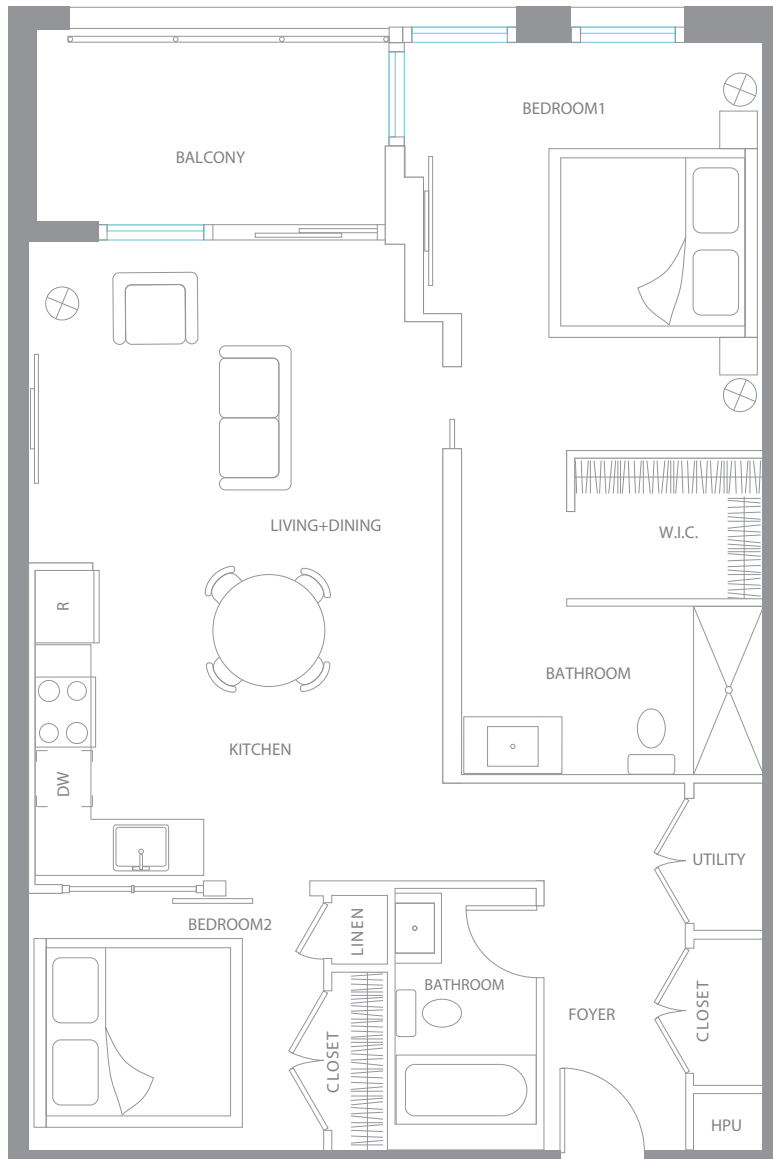

2Bedroom, 2Bathroom
946 square feet

SPRING GARDEN ROAD

TOTAL AREA	946 SF
LIVING + DINING	12'x14'
KITCHEN	14'x9'
BEDROOM 1	14'x10'
BATHROOM 1	10'x6'
FOYER	13'x4'
BEDROOM 2	10'x9'
BATHROOM 2	8'x5'

Floor plans are subject to change without notice. Square footage may vary