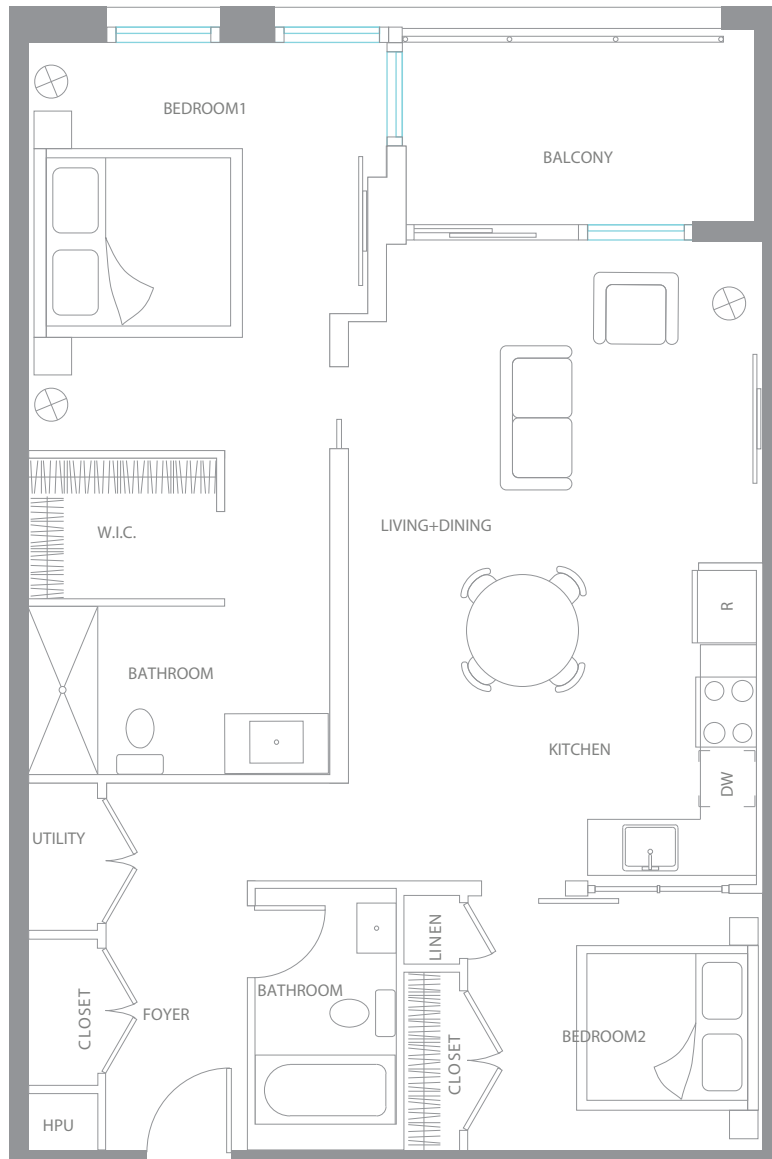

2Bedroom, 2Bathroom
943 square feet

TOTAL AREA	943 SF
LIVING + DINING	12'x14'
KITCHEN	14'x9'
BEDROOM 1	14'x10'
BATHROOM 1	10'x6'
FOYER	13'x4'
BEDROOM 2	10'x9'
BATHROOM 2	8'x5'

Floor plans are subject to change without notice. Square footage may vary