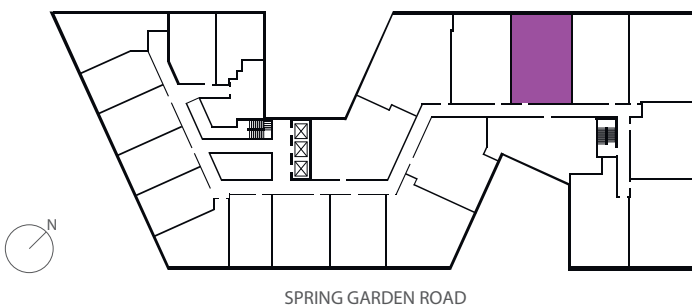

2Bedroom, 2Bathroom
943 square feet

TOTAL AREA	943 SF
LIVING + DINING	12'x14'
KITCHEN	14'x9'
BEDROOM 1	14'x10'
BATHROOM 1	10'x6'
FOYER	13'x4'
BEDROOM 2	10'x9'
BATHROOM 2	8'x5'

Floor plans are subject to change without notice. Square footage may vary