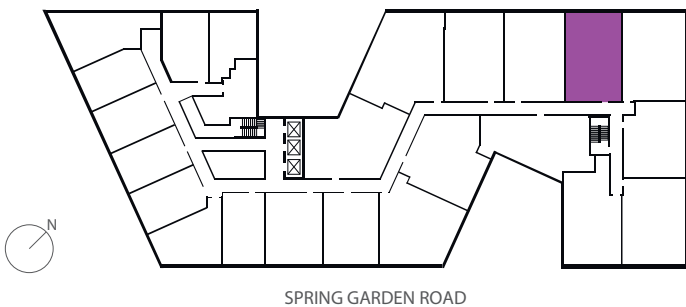

2Bedroom, 2Bathroom
874 square feet

TOTAL AREA 874 SF

LIVING+DINING 13'x11'

KITCHEN 11'x11'

BEDROOM 1 13'x12'

BATHROOM 1 10'x6'

FOYER 7'x4'

BEDROOM 2 9'x9'

BATHROOM 2 8'x5'

Floor plans are subject to change without notice. Square footage may vary