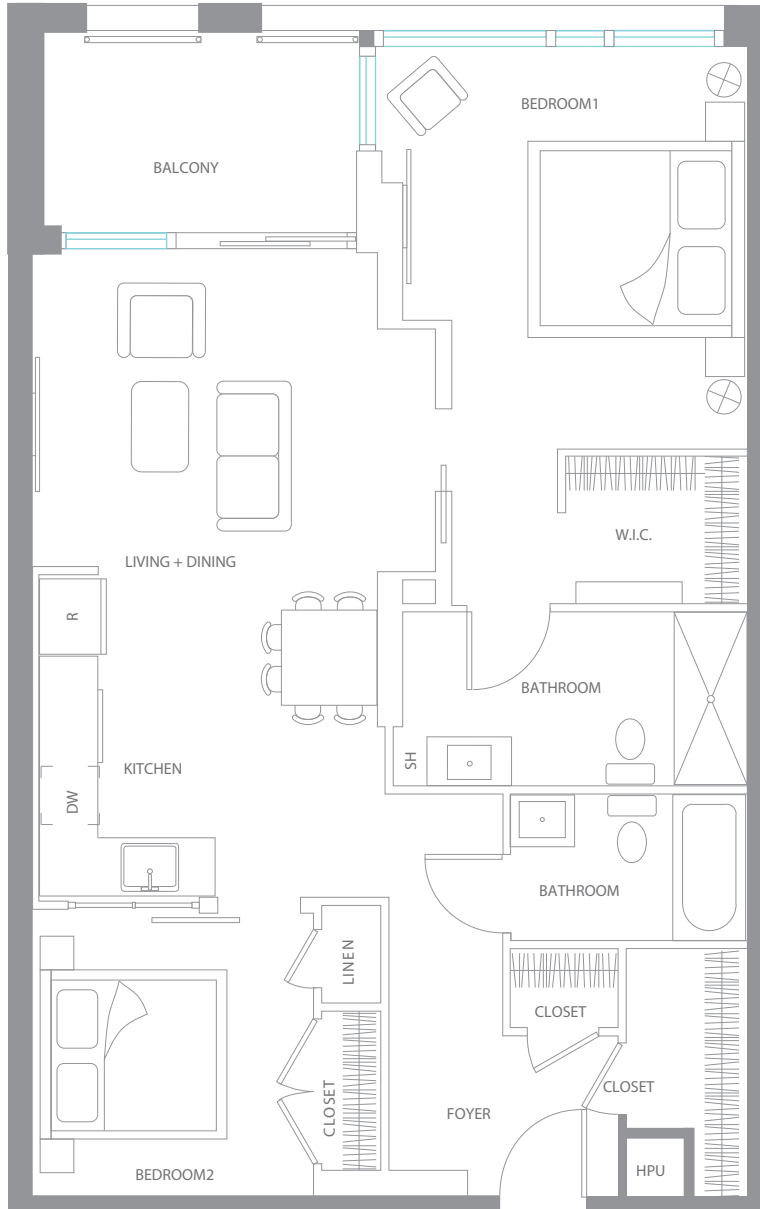

2Bedroom, 2Bathroom
874 square feet

TOTAL AREA 874 SF

LIVING+DINING 13'x11'

KITCHEN 11'x11'

BEDROOM 1 13'x12'

BATHROOM 1 10'x6'

FOYER 7'x4'

BEDROOM 2 9'x9'

BATHROOM 2 8'x5'

Floor plans are subject to change without notice. Square footage may vary