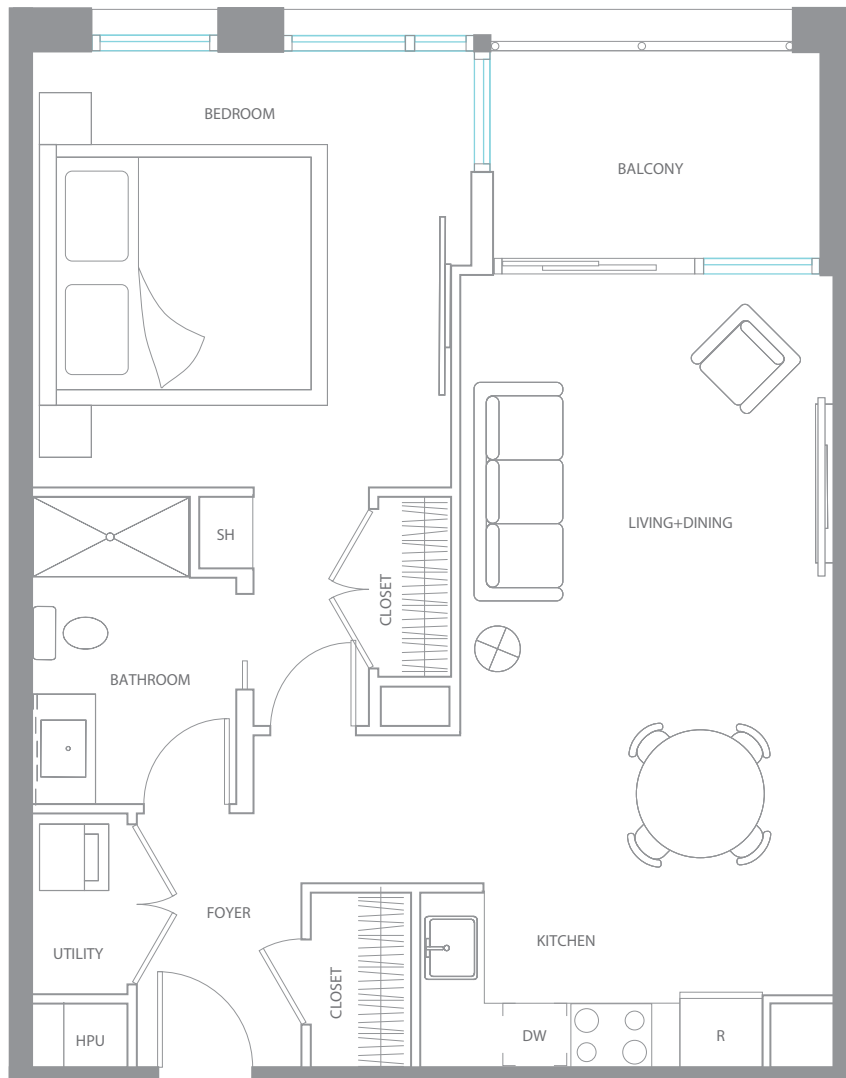

1 Bedroom, 1 Bathroom
720 square feet

TOTAL AREA	720 SF
LIVING+DINING	19'x11'
KITCHEN	13'x5'
BEDROOM	13'x13'
BATHROOM	7'x5'
FOYER	8'x4'

Floor plans are subject to change without notice. Square footage may vary by