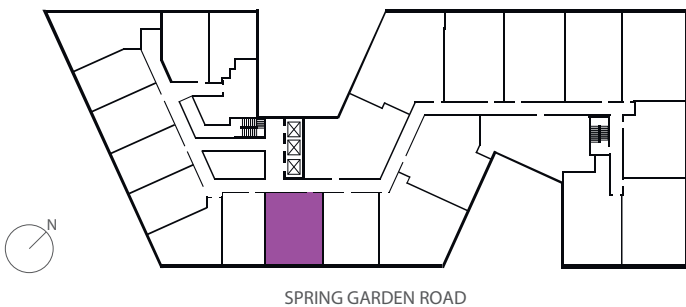

1 Bedroom, 1 Bathroom
720 square feet

TOTAL AREA	720 SF
LIVING+DINING	19'x11'
KITCHEN	13'x5'
BEDROOM	13'x13'
BATHROOM	7'x5'
FOYER	8'x4'

Floor plans are subject to change without notice. Square footage may vary by